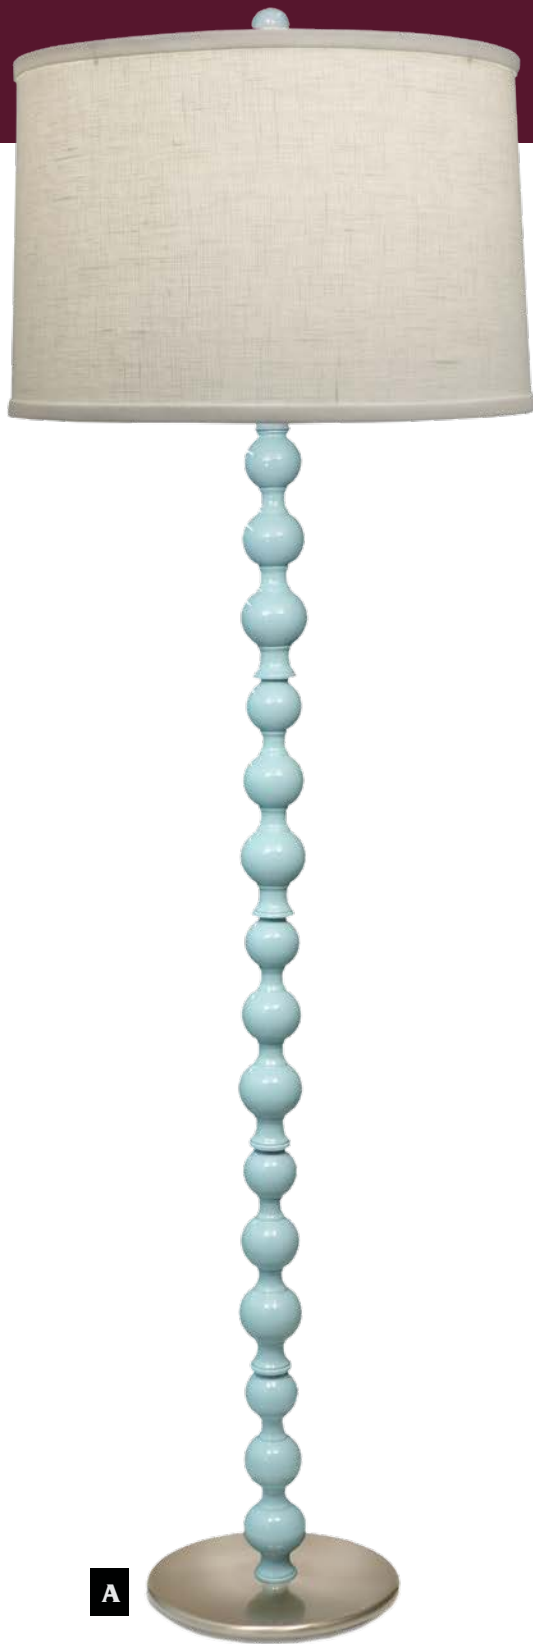

A TCH-6654-6181-OB
Height 72"

B TL-6650-6181-OB
Height 33"

C BL-N2496-N2497-OB
Height 28"

A	ITEM # TCH-6654-6181-OB	Description Torchiere Lamp	Finish Oxidized Bronze	Height 72"	Shade Fabric Opal Glass	Shade Size 7.5W x 8H	Switch ON/OFF STEP	Wattage 150 W MAX
B	ITEM # TL-6650-6181-OB	Description Table Lamp	Finish Oxidized Bronze	Height 33"	Shade Fabric Cream Amberdeen	Shade Size 11 x 16 x 10.5	Switch 3 WAY	Wattage 150 W MAX
C	ITEM # BL-N2496-N2497-OB	Description Buffet Lamp	Finish Oxidized Bronze	Height 28"	Shade Fabric Cream Amberdeen	Shade Size 11x 11 x 9	Switch 3 WAY	Wattage 150 W MAX